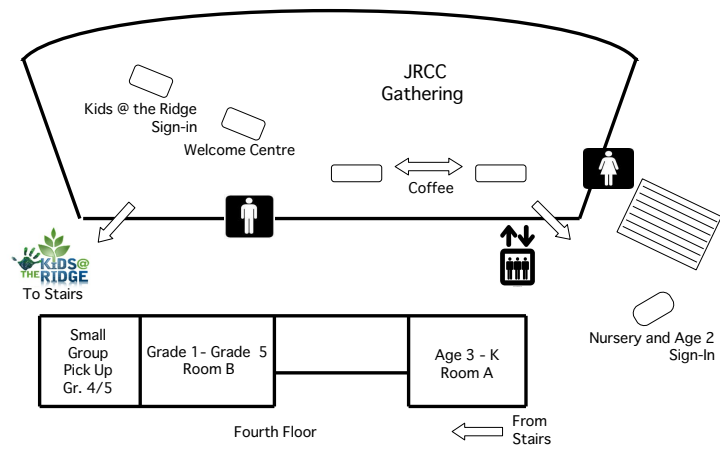

Fusion Youth Christmas Banquet

Dec 15, 6:30-9:00 pm at Mountainview Alliance, $5 cost and a $5 gift exchange
Guy and girls alike, get ready to dress up in your finest attire for an awesome and Christmas-tastic night of turkey, games, carols, and more! The deadline to let Mike know you're coming is TODAY! Make sure to let him know in person or via e-mail.

The Source

Youth, join Mike today for The Source, a time of studying the Bible and discussing it together as a group. Meet Mike at the Welcome Centre at the end of Coffee & Connection Time and he'll lead you to the Rec Centre.

Children's Ministry Looking for Help

Come January, we'll have quite a few service opportunities available in our children's ministry program. If you're interested in volunteering in some way or would like additional information on the different positions, please contact Ruth Ellen by phone or e-mail (contact info is listed in the staff section).

Transformational Truth | Authentic Community | Glocal Service
Generous Lifestyle | Holistic Worship

December 4, 2011

"The Loaded Coin"
Matthew 1:18-25 Pastor Keith Reed