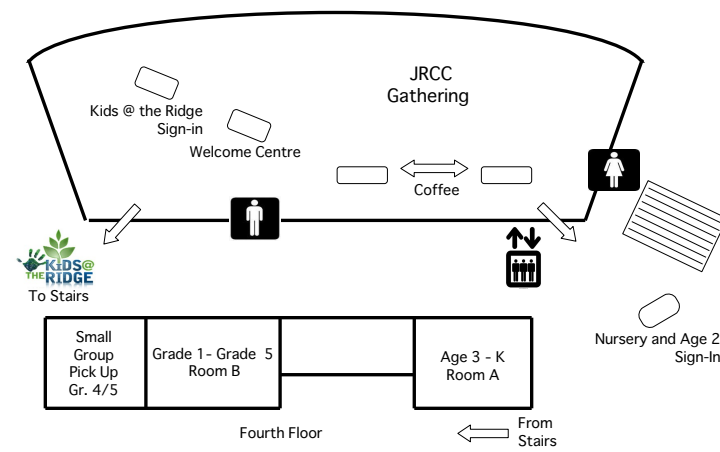

Fusion Youth Christmas Banquet

Dec 15, 6:30-9:00 pm at Mountainview Alliance, $5 cost and a $5 gift exchange
Guy and girls alike, get ready to dress up in your finest attire for an awesome and Christmas-tastic night of turkey, games, carols, and more! The deadline to let Mike know you're coming is TODAY! Make sure to let him know in person or via e-mail.

The Source

Youth, join Mike today for The Source, a time of studying the Bible and discussing it together as a group. Meet Mike at the Welcome Centre at the end of Coffee & Connection Time and he'll lead you to the Rec Centre.

Children's Ministry Looking for Help

Come January, we'll have quite a few service opportunities available in our children's ministry program. If you're interested in volunteering in some way or would like additional information on the different positions, please contact Ruth Ellen by phone or e-mail (contact info is listed in the staff section).

Transformational Truth | Authentic Community | Glocal Service
Generous Lifestyle | Holistic Worship

December 4, 2011

"The Loaded Coin"
Matthew 1:18-25 Pastor Keith Reed