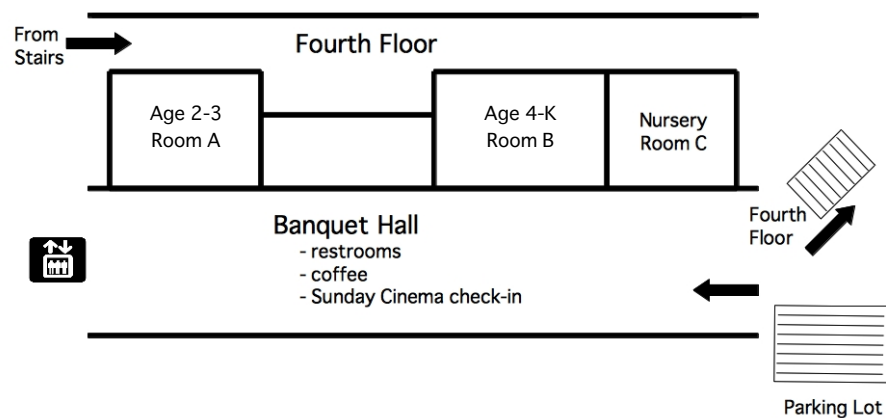

Staff Contact Information: #604.629.7804

Brad Sumner, lead pastor, brads@jerichoridge.com

Keith Reed, associate pastor, keithr@jerichoridge.com

Tammy Smethurst, admin. coordinator, office@jerichoridge.com

Ruth Ellen Crossley, children's director, children@jerichoridge.com

Mike Olynyk, youth director, mikeo@jerichoridge.com